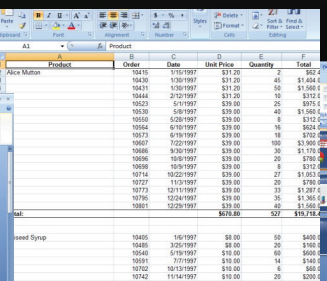

With SignagePro, this is no longer a problem, because it can take almost any commonly used file type and display it as scheduled, fully customizable signage. So feel free to use your PowerPoint as soon as you written the last word or upload an Excel spreadsheet as soon as you've finished entering the data. Time is precious, so don't waste it unnecessarily converting files.